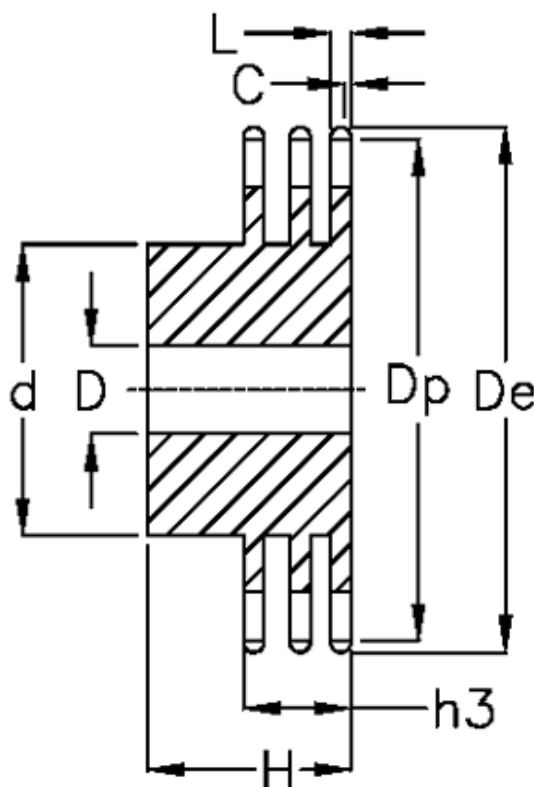

Data Sheet

Article number: 616013008010

Description: Sprocket 16 B-3 Z=10 triplex
predrilled

Measures

C = 2.5
d = 56
D = $20 \pm 0,5$
De = 93
Dp = 82.19
For chain size = 1" x 17,02 mm
For chain type = 16 B-3
H = 95

h3 = 79.6
L = 15.8
Number of teeth = 10